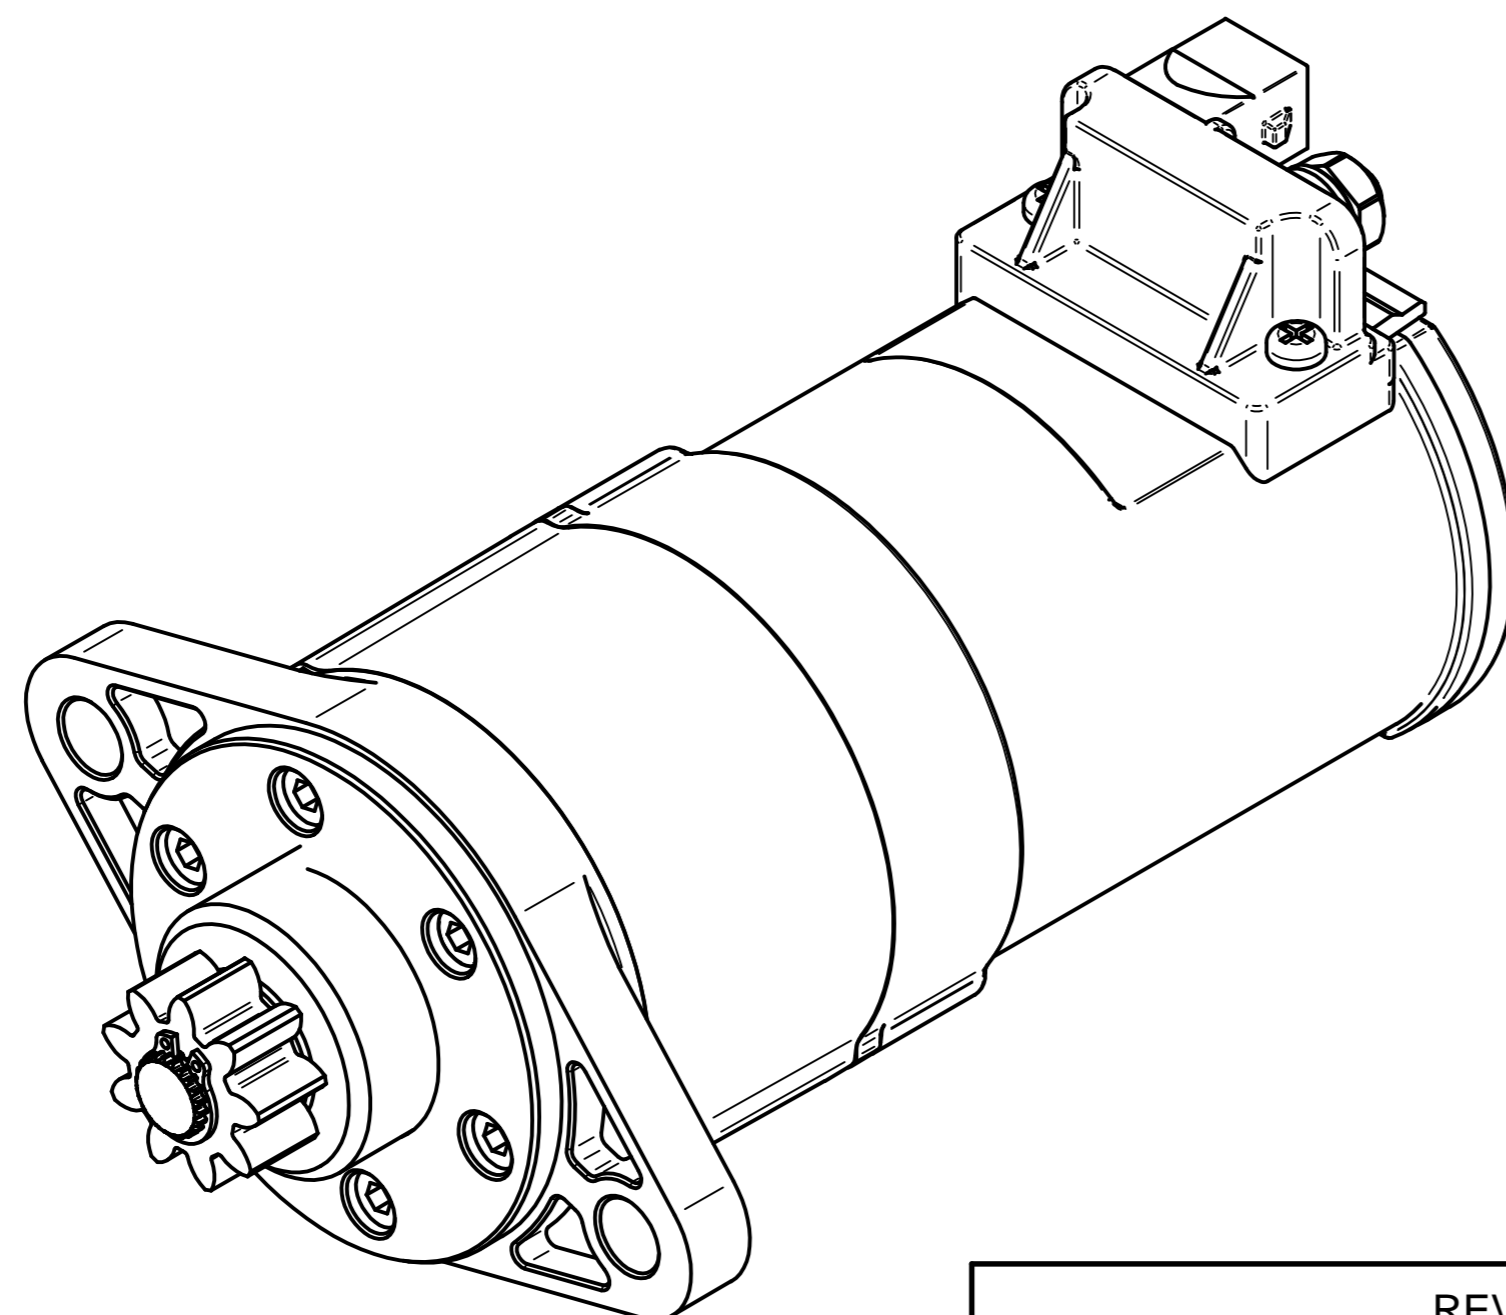

# Radical SR5 Starter. Part number 763309AXG

Material			Finish		
Drawn	Name	Date			
Checked	S.W.	27/10/10			
Appro					
Note.					
Unless otherwise stated all dimensions in mm.			Project: Radical SR5 Starter.		
			Item: 763309AXG		
			Maximum Torque:		
Status			Scale 1:1	Sheet 1 of 1	Mass: 2.7kg
© Copyright Brise Ltd. Unit Q3 Northfleet Industrial Estate DA11 9SN All Rights Reserved					