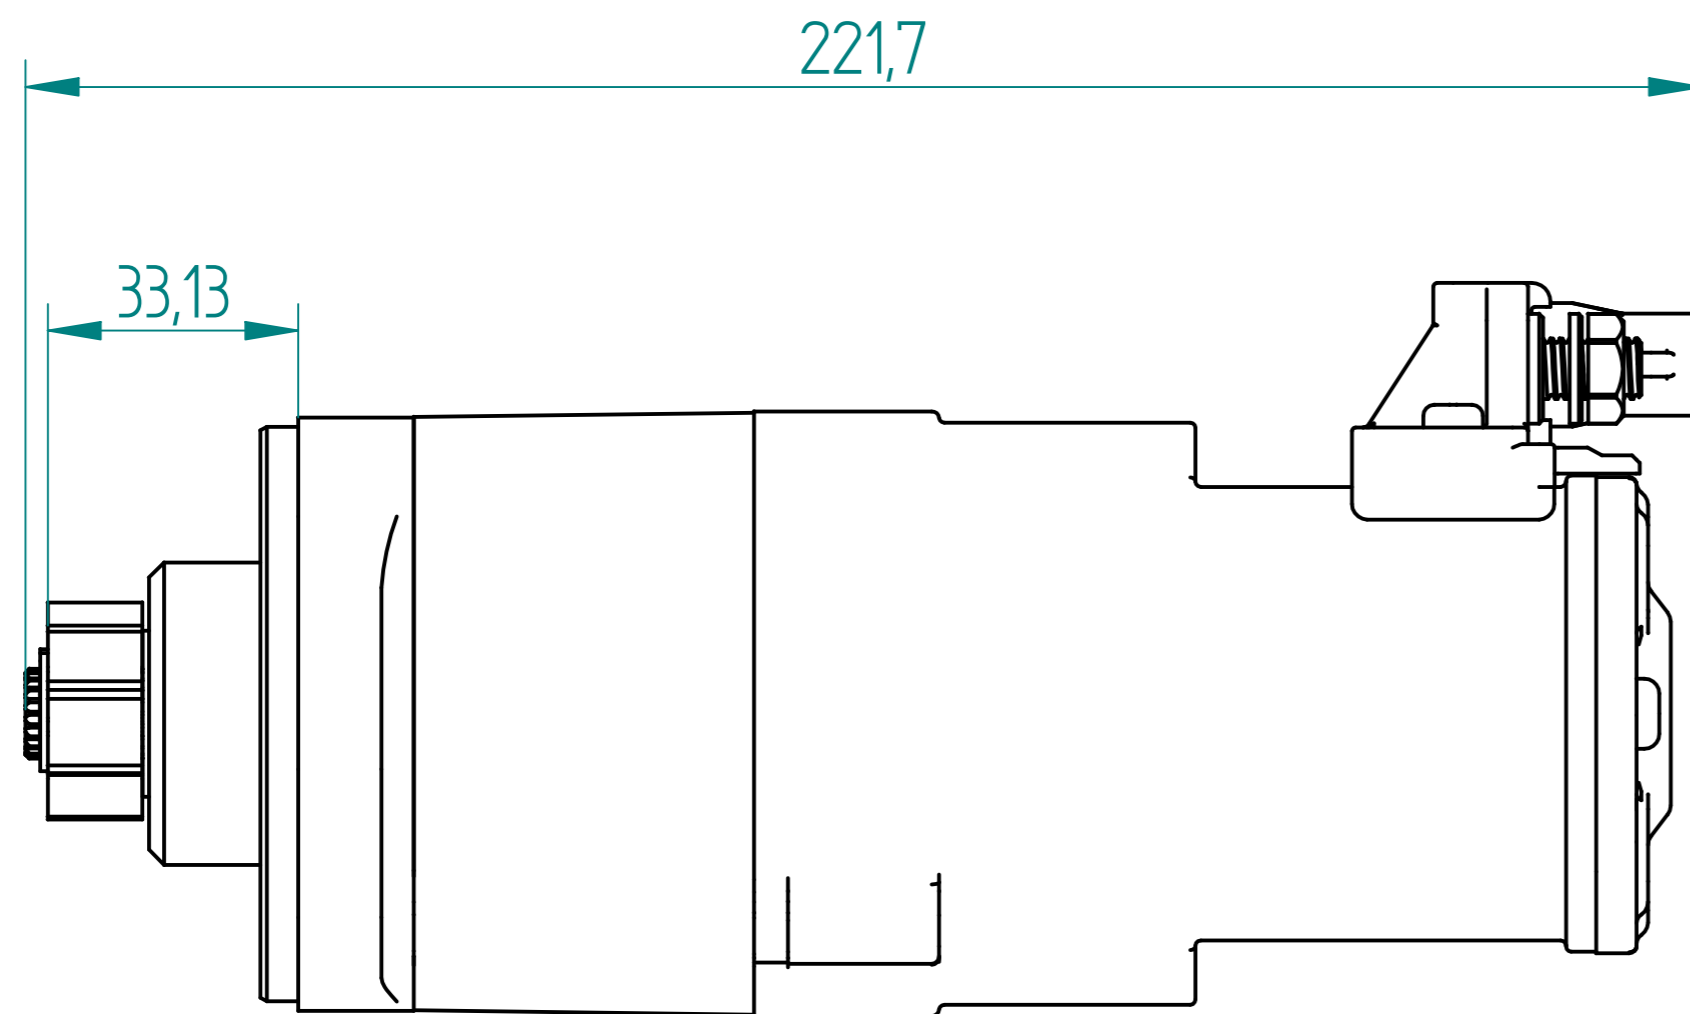

# Radical SR5 Starter. Part number 763309AXG

Material			Finish		
Drawn	Name	Date			
Checked	S.W.	27/10/10			
Appro					
Note.					
Unless otherwise stated all dimensions in mm.			Project: Radical SR5 Starter.		
			Item: 763309AXG		
			Maximum Torque:		
Status			Scale 1:1	Sheet 1 of 1	Mass: 2.7kg
© Copyright Brise Ltd. Unit Q3 Northfleet Industrial Estate DA11 9SN All Rights Reserved					