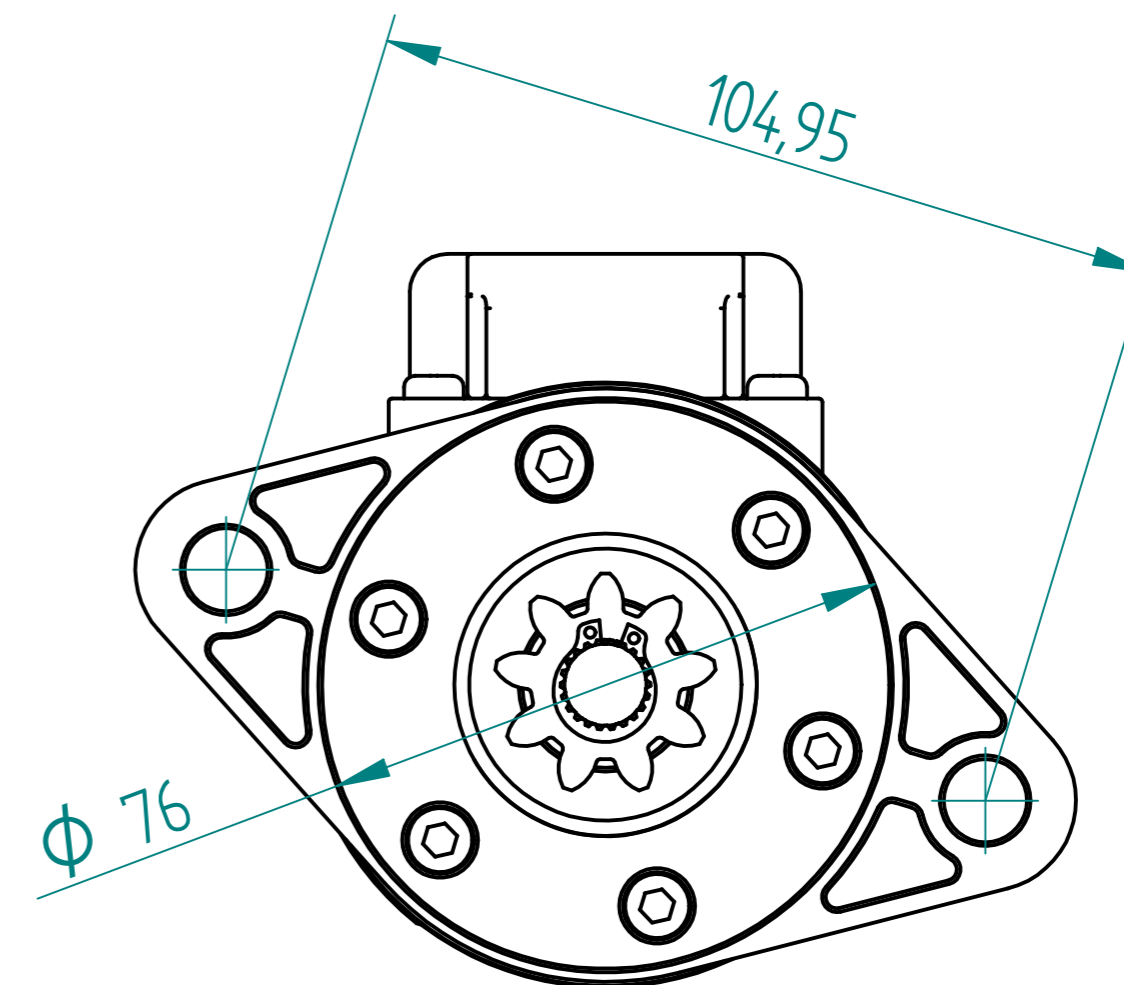

# Radical SR5 Starter. Part number 763309AXG

Material			Finish		
Drawn	Name	Date			
Checked	S.W.	27/10/10			
Appro					
Note.					
Unless otherwise stated all dimensions in mm.			Project: Radical SR5 Starter.		
			Item: 763309AXG		
			Maximum Torque:		
Status			Scale 1:1	Sheet 1 of 1	Mass: 2.7kg
© Copyright Brise Ltd. Unit Q3 Northfleet Industrial Estate DA11 9SN All Rights Reserved					