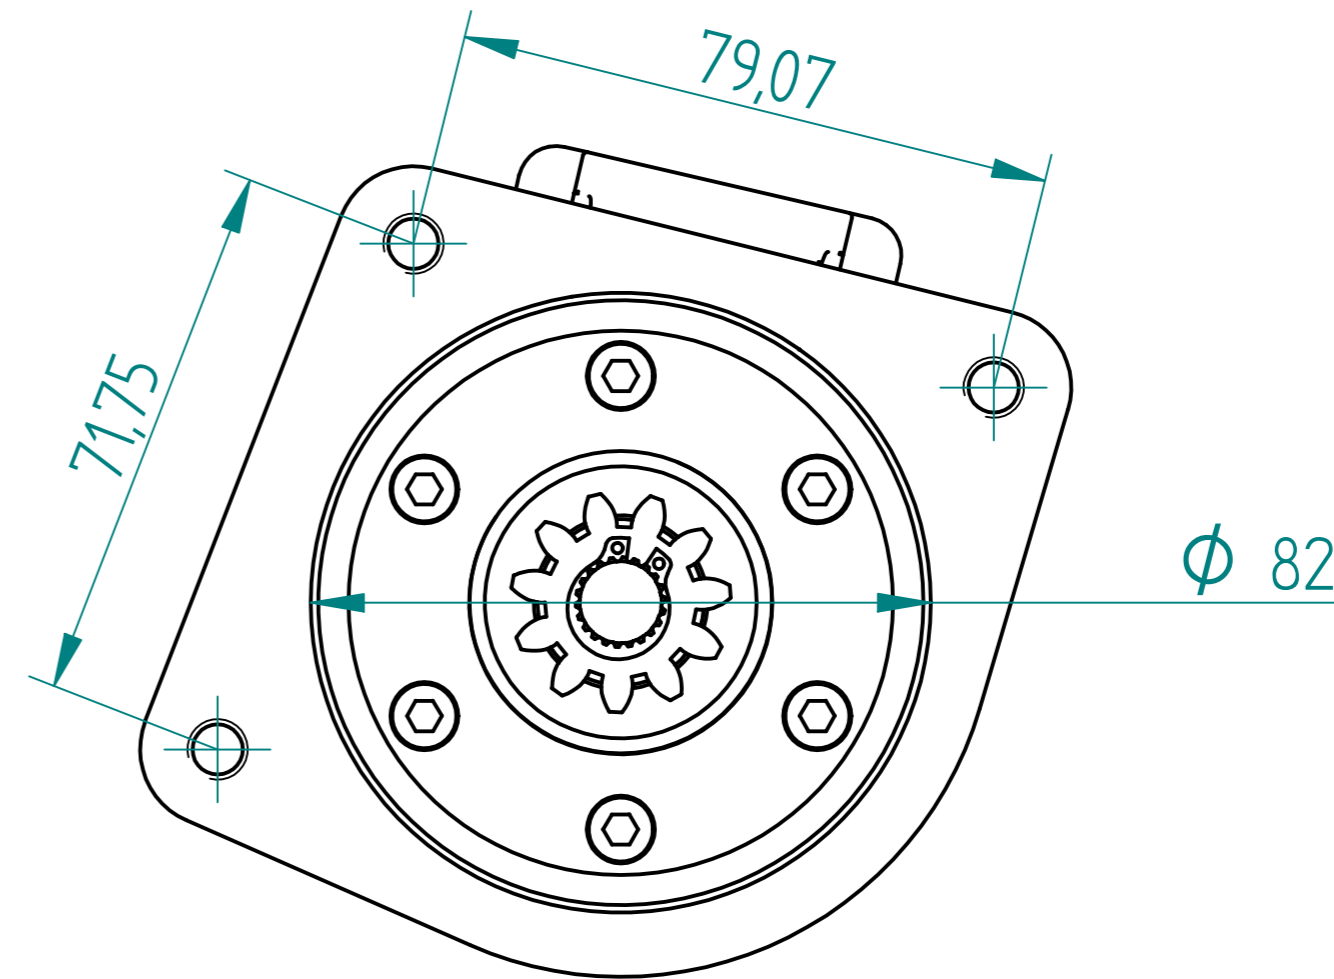

Ferrari 308 + 308GT Starter. Part Number 8223113TAXG

REVISION HISTORY			
REV.	DESCRIPTION	DATE	APPRO

Material		Finish	
Drawn	Name	Date	
Checked	S.W.	21/07/10	
Appro			
Note.			
Unless otherwise stated all dimensions in mm.			Project: Ferrari 308 + 308GT.
			Item: 8223113TAXG
			Maximum Torque: 32Nm
Status		Scale 1:1	Sheet 1 of 1
		Mass: 2.7kg	
© Copyright Brise Ltd. Unit Q3 Northfleet Industrial Estate DA11 9SN			
All Rights Reserved			