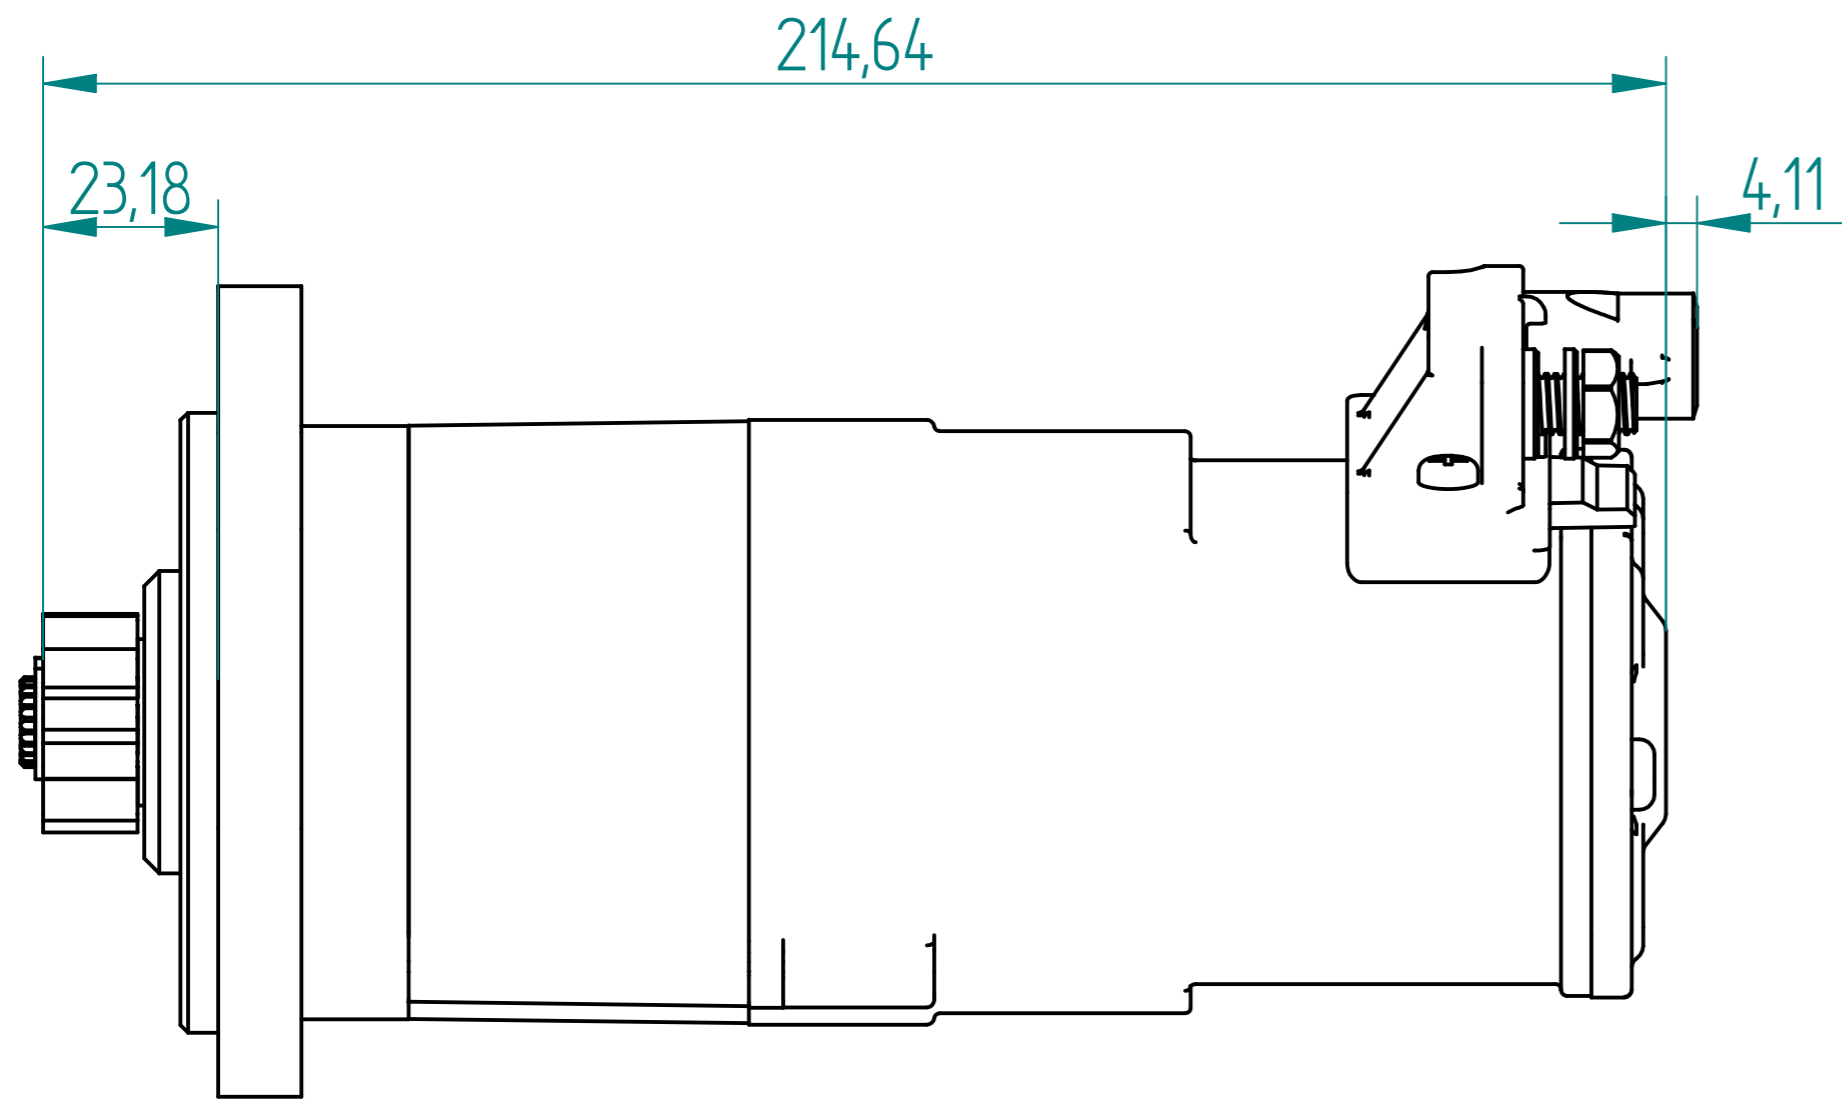

Ferrari 308 + 308GT Starter. Part Number 8223113TAXG

REVISION HISTORY			
REV.	DESCRIPTION	DATE	APPRO

Material		Finish	
Drawn	Name	Date	
Checked	S.W.	21/07/10	
Appro			
Note.			
Unless otherwise stated all dimensions in mm.			Project: Ferrari 308 + 308GT.
			Item: 8223113TAXG
			Maximum Torque: 32Nm
Status		Scale 1:1	Sheet 1 of 1
		Mass: 2.7kg	
© Copyright Brise Ltd. Unit Q3 Northfleet Industrial Estate DA11 9SN			
All Rights Reserved			