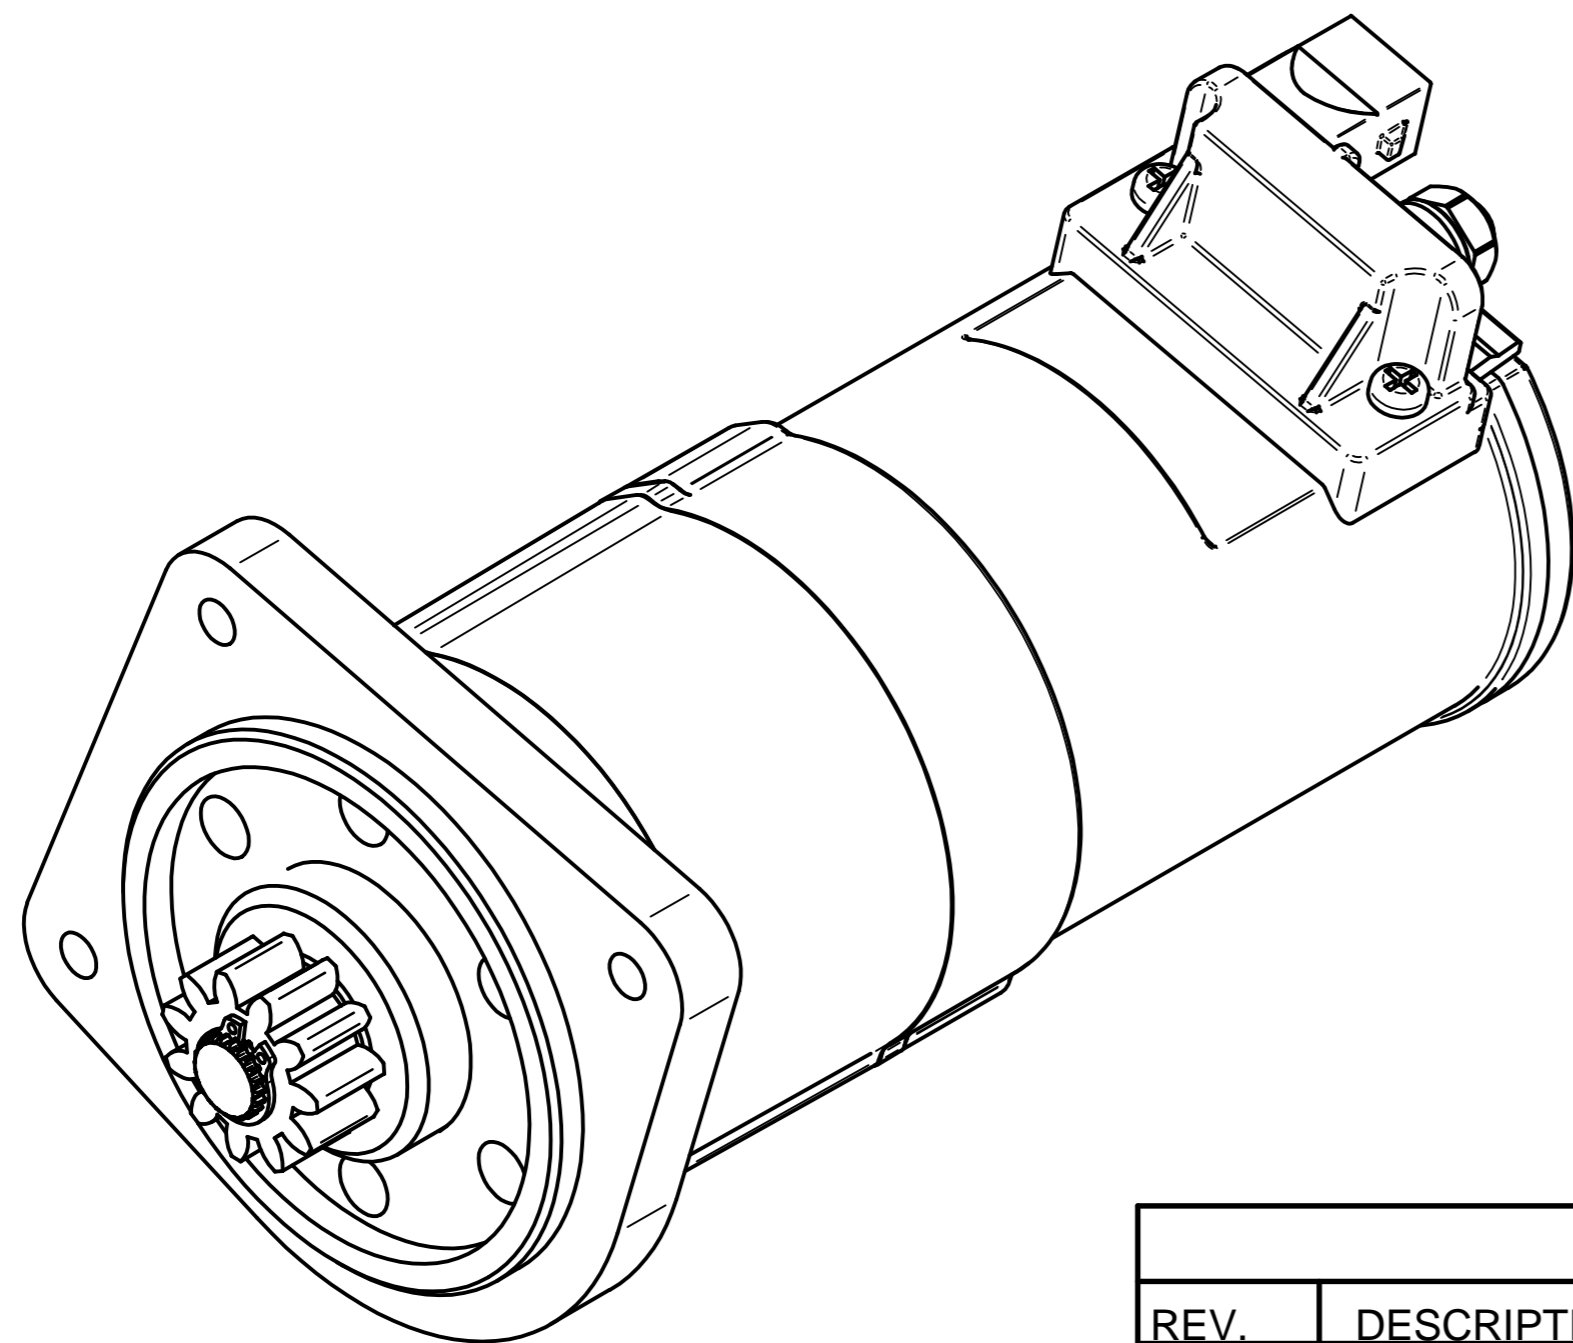

Ferrari 308 + 308GT Starter. Part Number 8223113TAXG

REVISION HISTORY			
REV.	DESCRIPTION	DATE	APPRO

Material		Finish	
Drawn	Name	Date	
Checked	S.W.	21/07/10	
Appro			
Note.			
Unless otherwise stated all dimensions in mm.			Project: Ferrari 308 + 308GT.
			Item: 8223113TAXG
			Maximum Torque: 32Nm
Status		Scale 1:1	Sheet 1 of 1
		Mass: 2.7kg	
© Copyright Brise Ltd. Unit Q3 Northfleet Industrial Estate DA11 9SN			
All Rights Reserved			