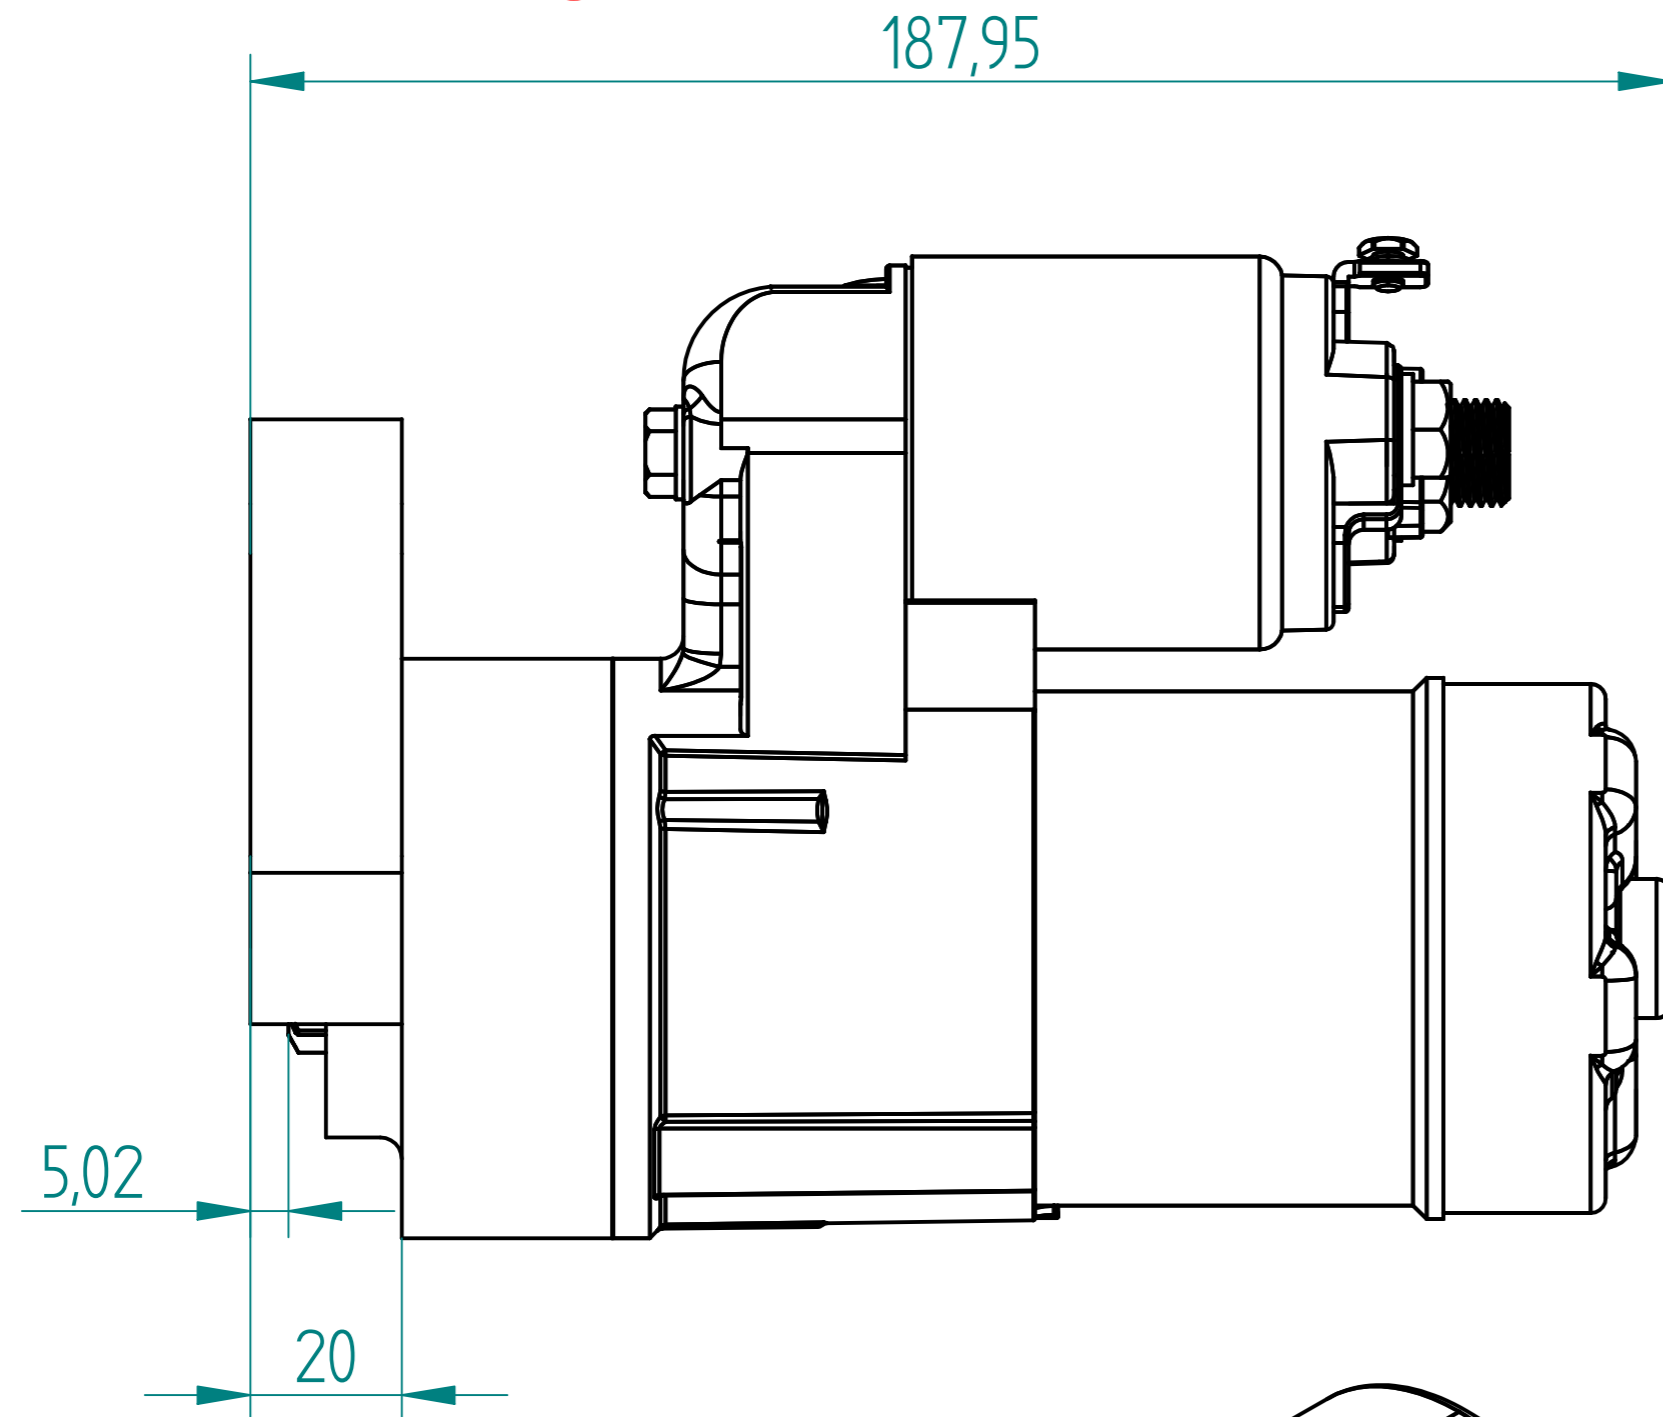

Peugeot Starter. Part number 141404PGR

REVISION HISTORY			
REV.	DESCRIPTION	DATE	APPRO

Material			Finish		
Drawn	Name	Date			
Checked	S.W.	27/10/10			
Appro					
Note.	Unless otherwise stated all dimensions in mm.				
Project: Peugeot Starter.			Item: 141404PGR		
Status			Maximum Torque:		
© Copyright Brise Ltd. Unit Q3 Northfleet Industrial Estate DA11 9SN All Rights Reserved			Scale 1:1	Sheet 1 of 1	Mass: 2.7kg