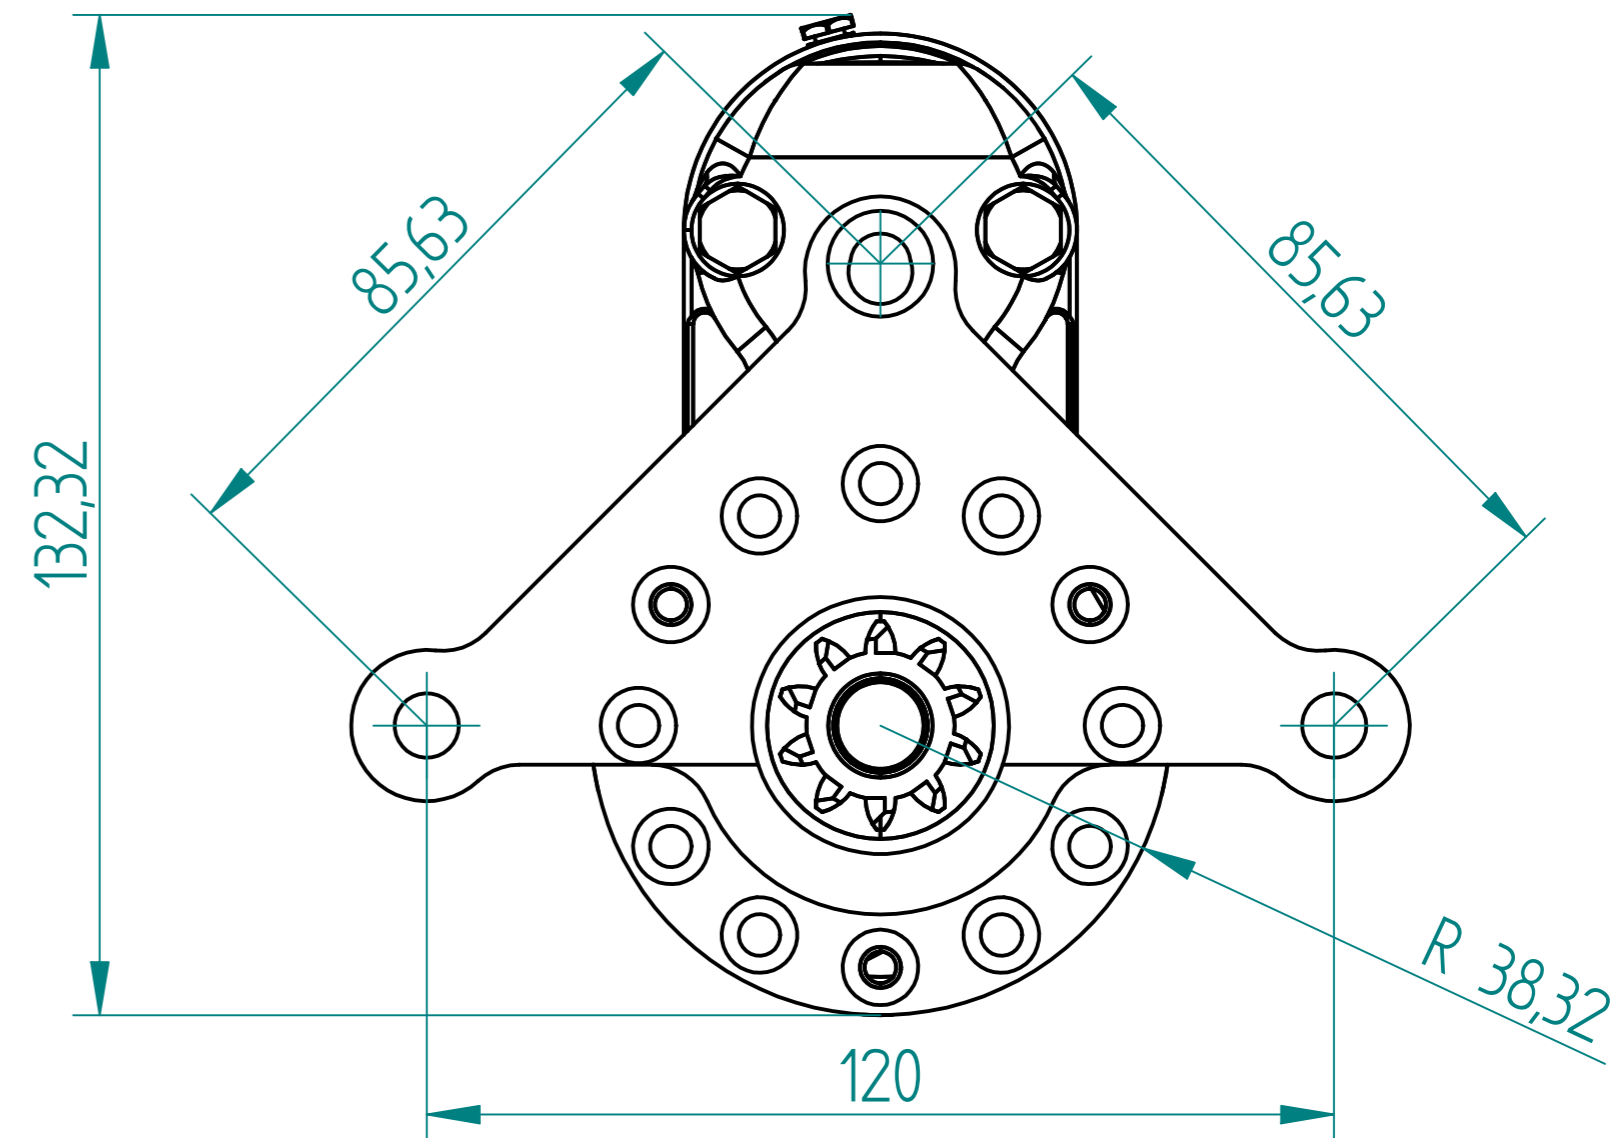

Peugeot Starter. Part number 141404PGR

REVISION HISTORY			
REV.	DESCRIPTION	DATE	APPRO

Material			Finish		
Drawn	Name	Date			
Checked	S.W.	27/10/10			
Appro					
Note.	Unless otherwise stated all dimensions in mm.				
Project: Peugeot Starter.			Item: 141404PGR		
Status			Maximum Torque:		
© Copyright Brise Ltd. Unit Q3 Northfleet Industrial Estate DA11 9SN All Rights Reserved			Scale 1:1	Sheet 1 of 1	Mass: 2.7kg