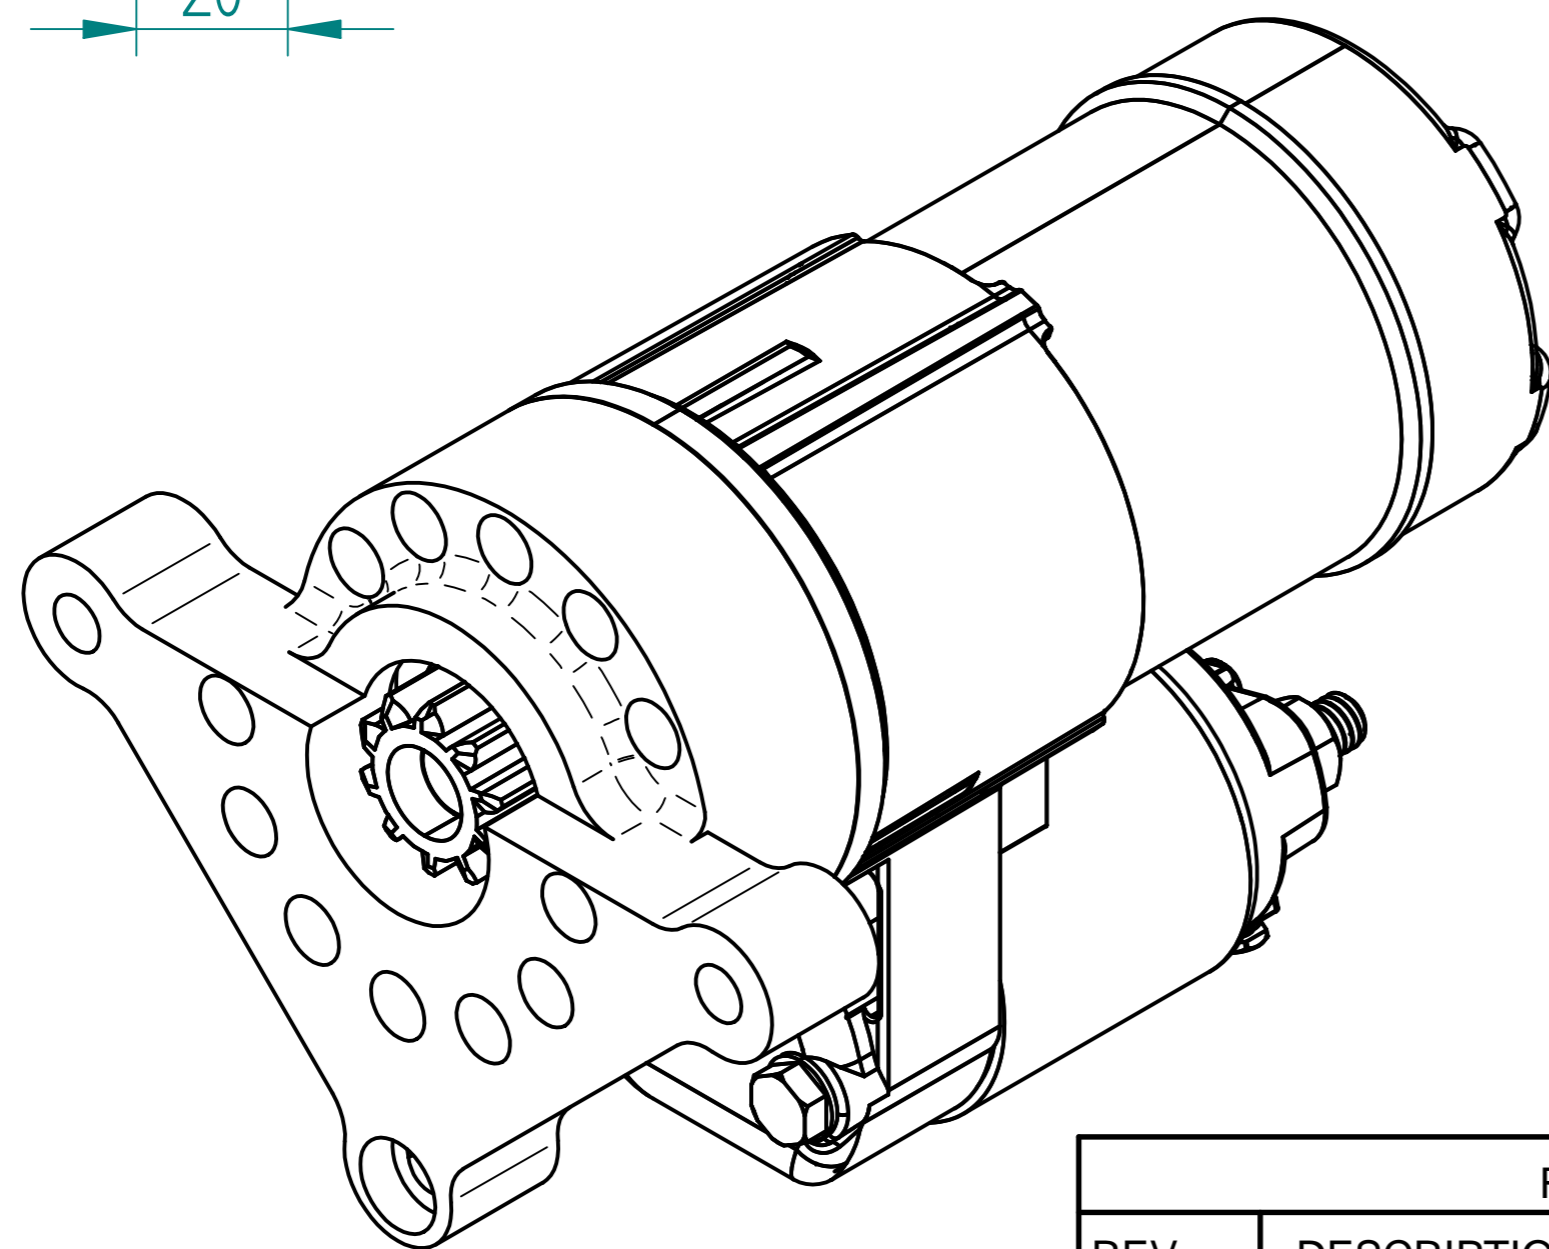

Peugeot Starter. Part number 141404PGR

REVISION HISTORY			
REV.	DESCRIPTION	DATE	APPRO

Material			Finish		
Drawn	Name	Date			
Checked	S.W.	27/10/10			
Appro					
Note.	Unless otherwise stated all dimensions in mm.				
Project: Peugeot Starter.			Item: 141404PGR		
Status			Maximum Torque:		
© Copyright Brise Ltd. Unit Q3 Northfleet Industrial Estate DA11 9SN All Rights Reserved			Scale 1:1	Sheet 1 of 1	Mass: 2.7kg