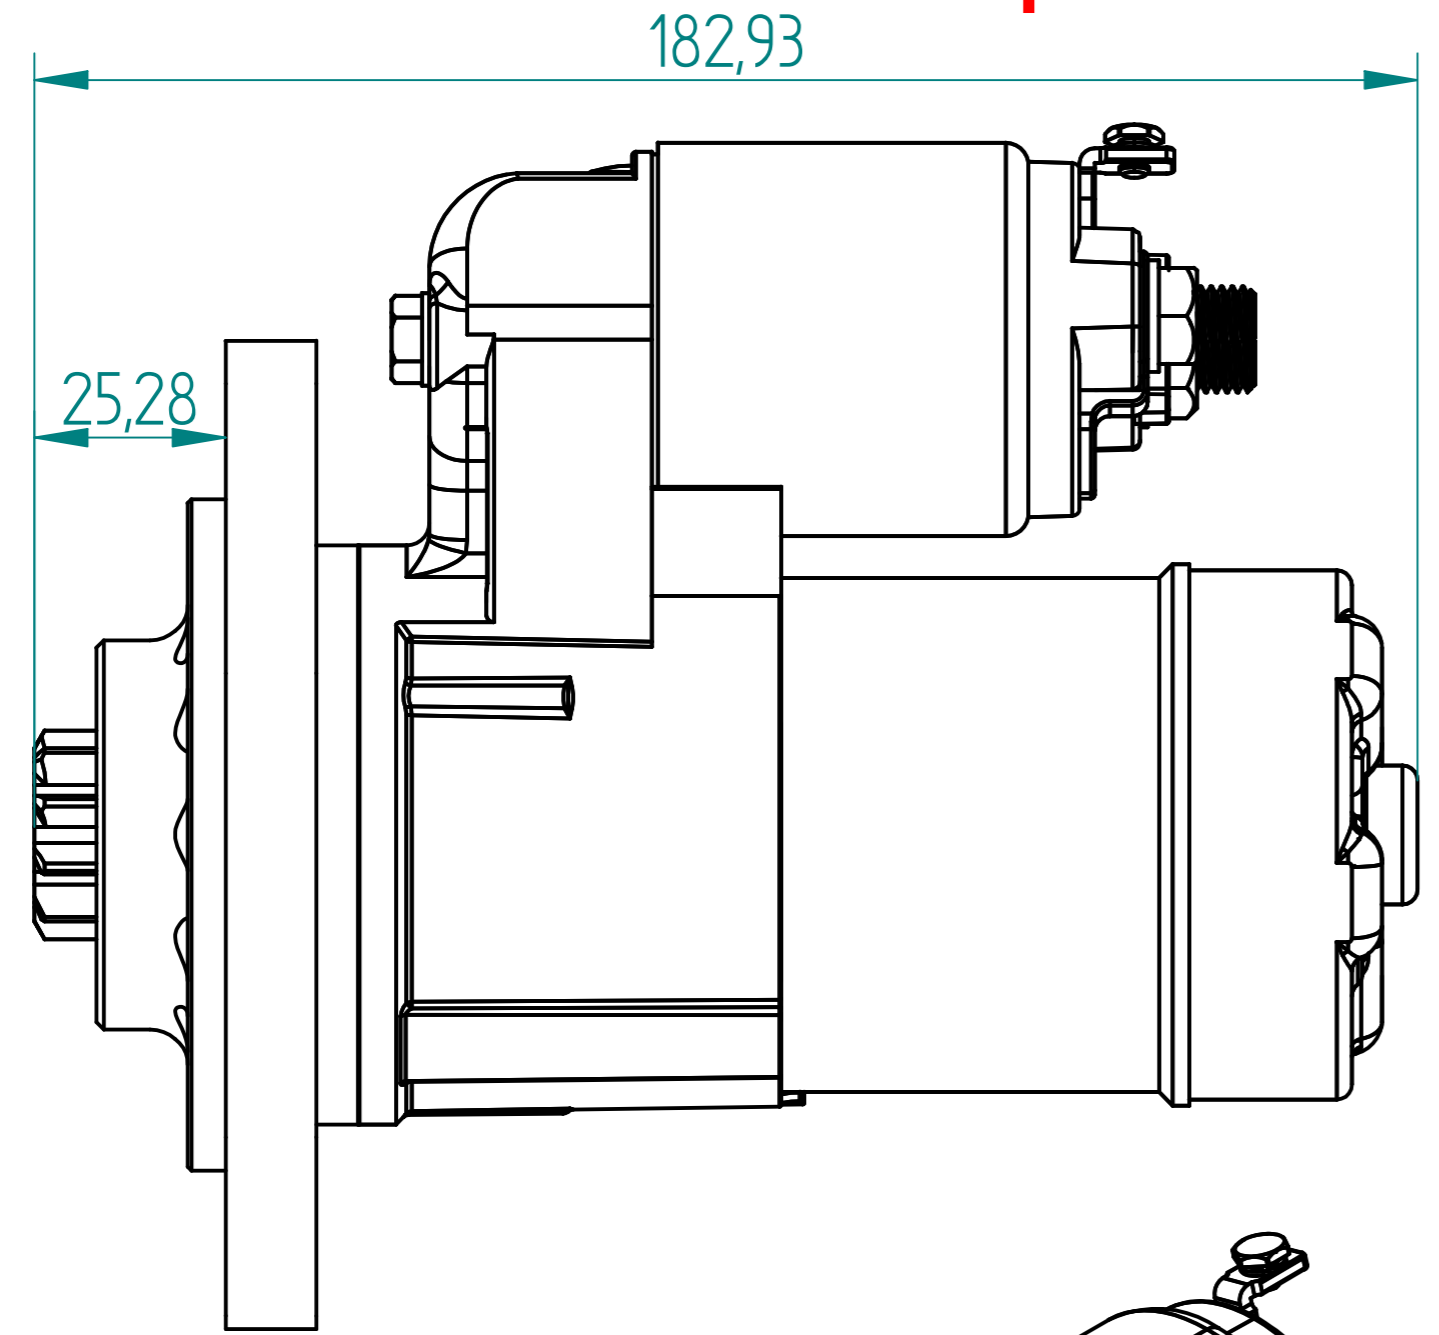

Mini/Mini Cooper Pre 1980 A Series Starter. M892909PGR

Material			Finish		
Drawn	Name	Date			
Checked	S.W.	21/07/10			
Appro					
Note.	Unless otherwise stated all dimensions in mm.				
Status			Project: Mini/ Mini Cooper Pre 1980 A Series.		
			Item: M892909PGR		
			Maximum Torque: 47-50Nm		
			Scale 1:1	Sheet 1 of 1	Mass: 2.7kg
© Copyright Brise Ltd. Unit Q3 Northfleet Industrial Estate DA11 9SN All Rights Reserved					