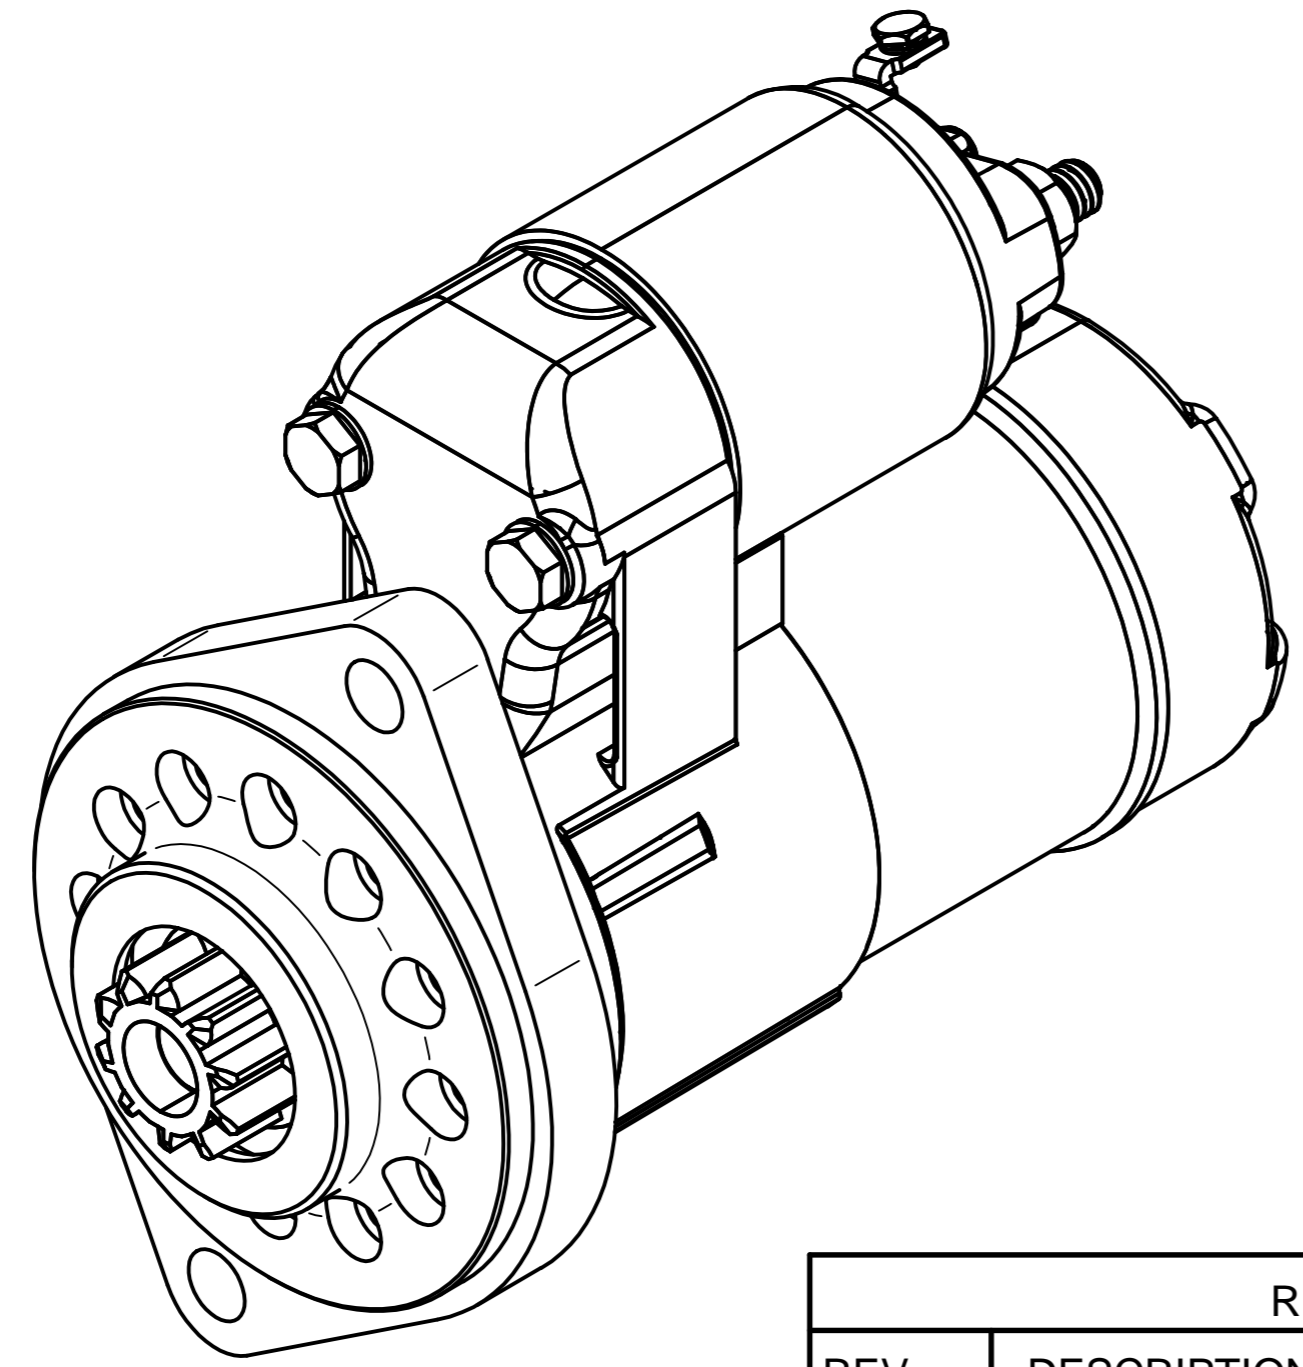

Mini/Mini Cooper Pre 1980 A Series Starter. M892909PGR

Material			Finish		
Drawn	Name	Date			
Checked	S.W.	21/07/10			
Appro					
Note.	Unless otherwise stated all dimensions in mm.				
Status			Project: Mini/ Mini Cooper Pre 1980 A Series.		
			Item: M892909PGR		
			Maximum Torque: 47-50Nm		
			Scale 1:1	Sheet 1 of 1	Mass: 2.7kg
© Copyright Brise Ltd. Unit Q3 Northfleet Industrial Estate DA11 9SN All Rights Reserved					