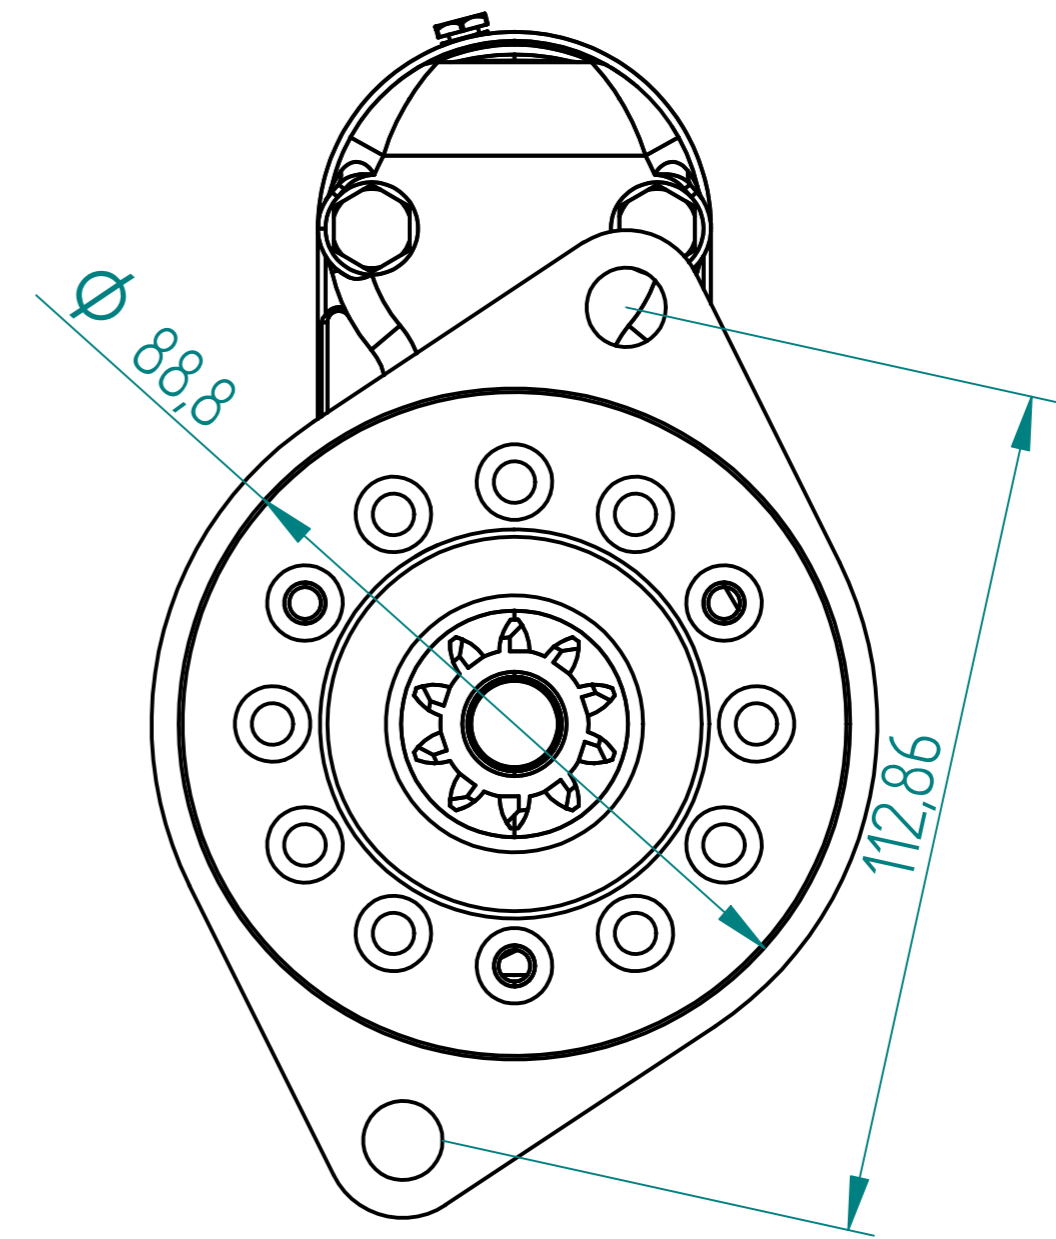

Mini/Mini Cooper Pre 1980 A Series Starter. M892909PGR

Material			Finish		
Drawn	Name	Date			
Checked	S.W.	21/07/10			
Appro					
Note.	Unless otherwise stated all dimensions in mm.				
Status			Project: Mini/ Mini Cooper Pre 1980 A Series.		
			Item: M892909PGR		
			Maximum Torque: 47-50Nm		
			Scale 1:1	Sheet 1 of 1	Mass: 2.7kg
© Copyright Brise Ltd. Unit Q3 Northfleet Industrial Estate DA11 9SN All Rights Reserved					